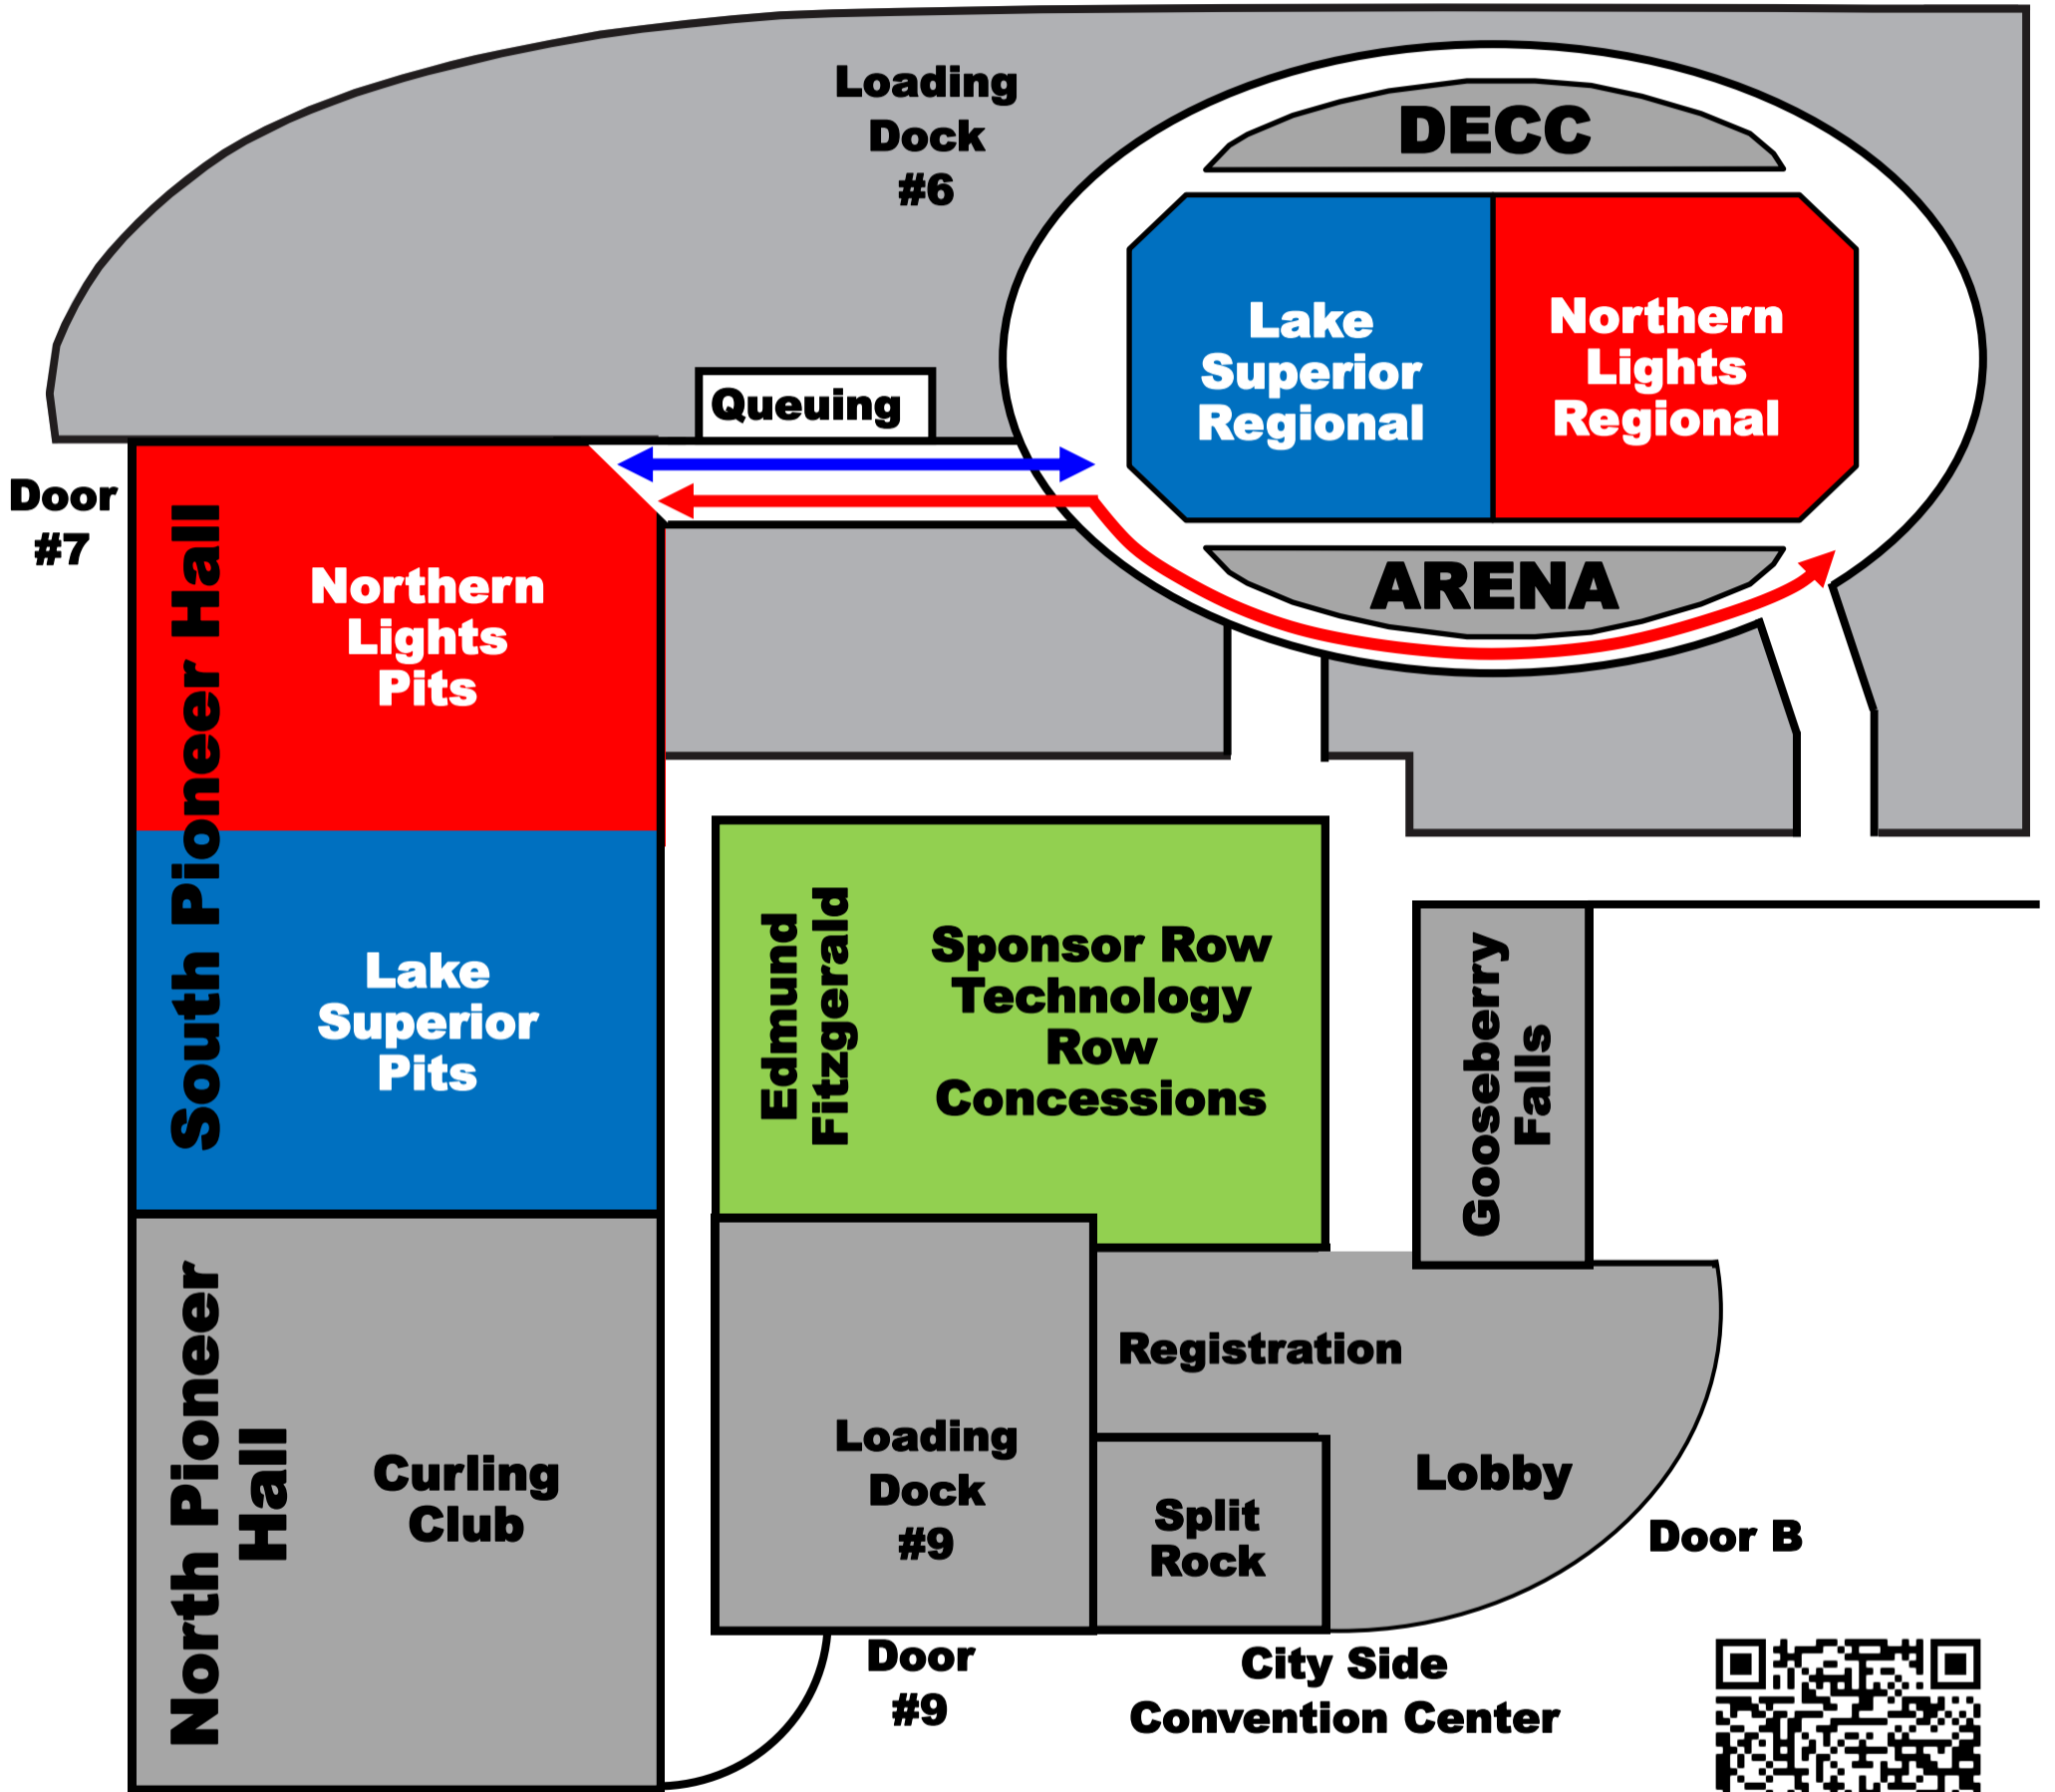

Ground Level Regionals & Pits

Lake Superior

Downtown Duluth

FIRST
ROBOTICS
COMPETITION

AN ALLETE COMPANY